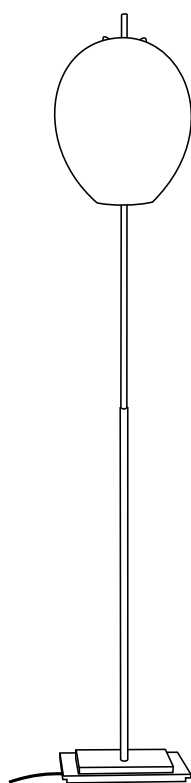

Floor light 40